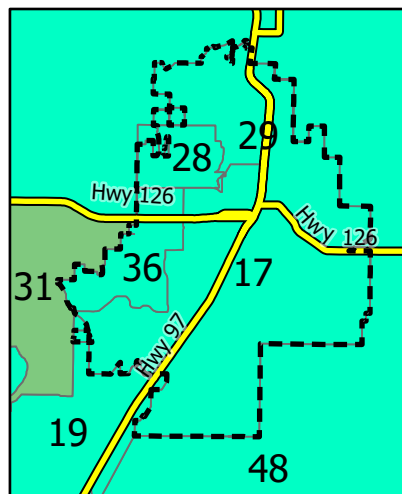

Map C

- A
- B
- C
- D
- E

Sisters

Redmond

Bend

South County

La Pine

MAP C

Target 39,651 , Range 37,668 - 41,633

Target 32,972 , Range 31,323 - 34,620