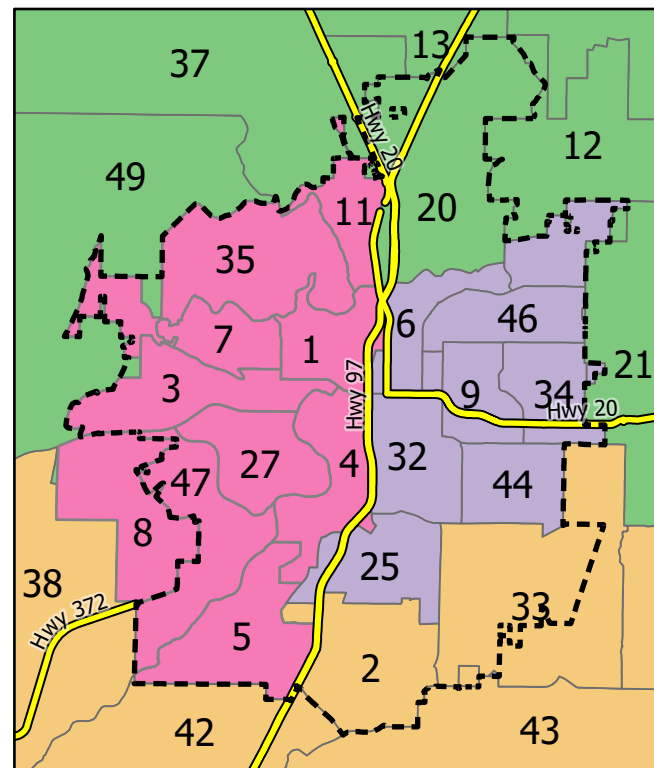

Map C

- A
- B
- C
- D
- E

Sisters

Redmond

Bend

South County

La Pine

MAP C

Target 39,651 , Range 37,668 - 41,633

Target 32,972 , Range 31,323 - 34,620