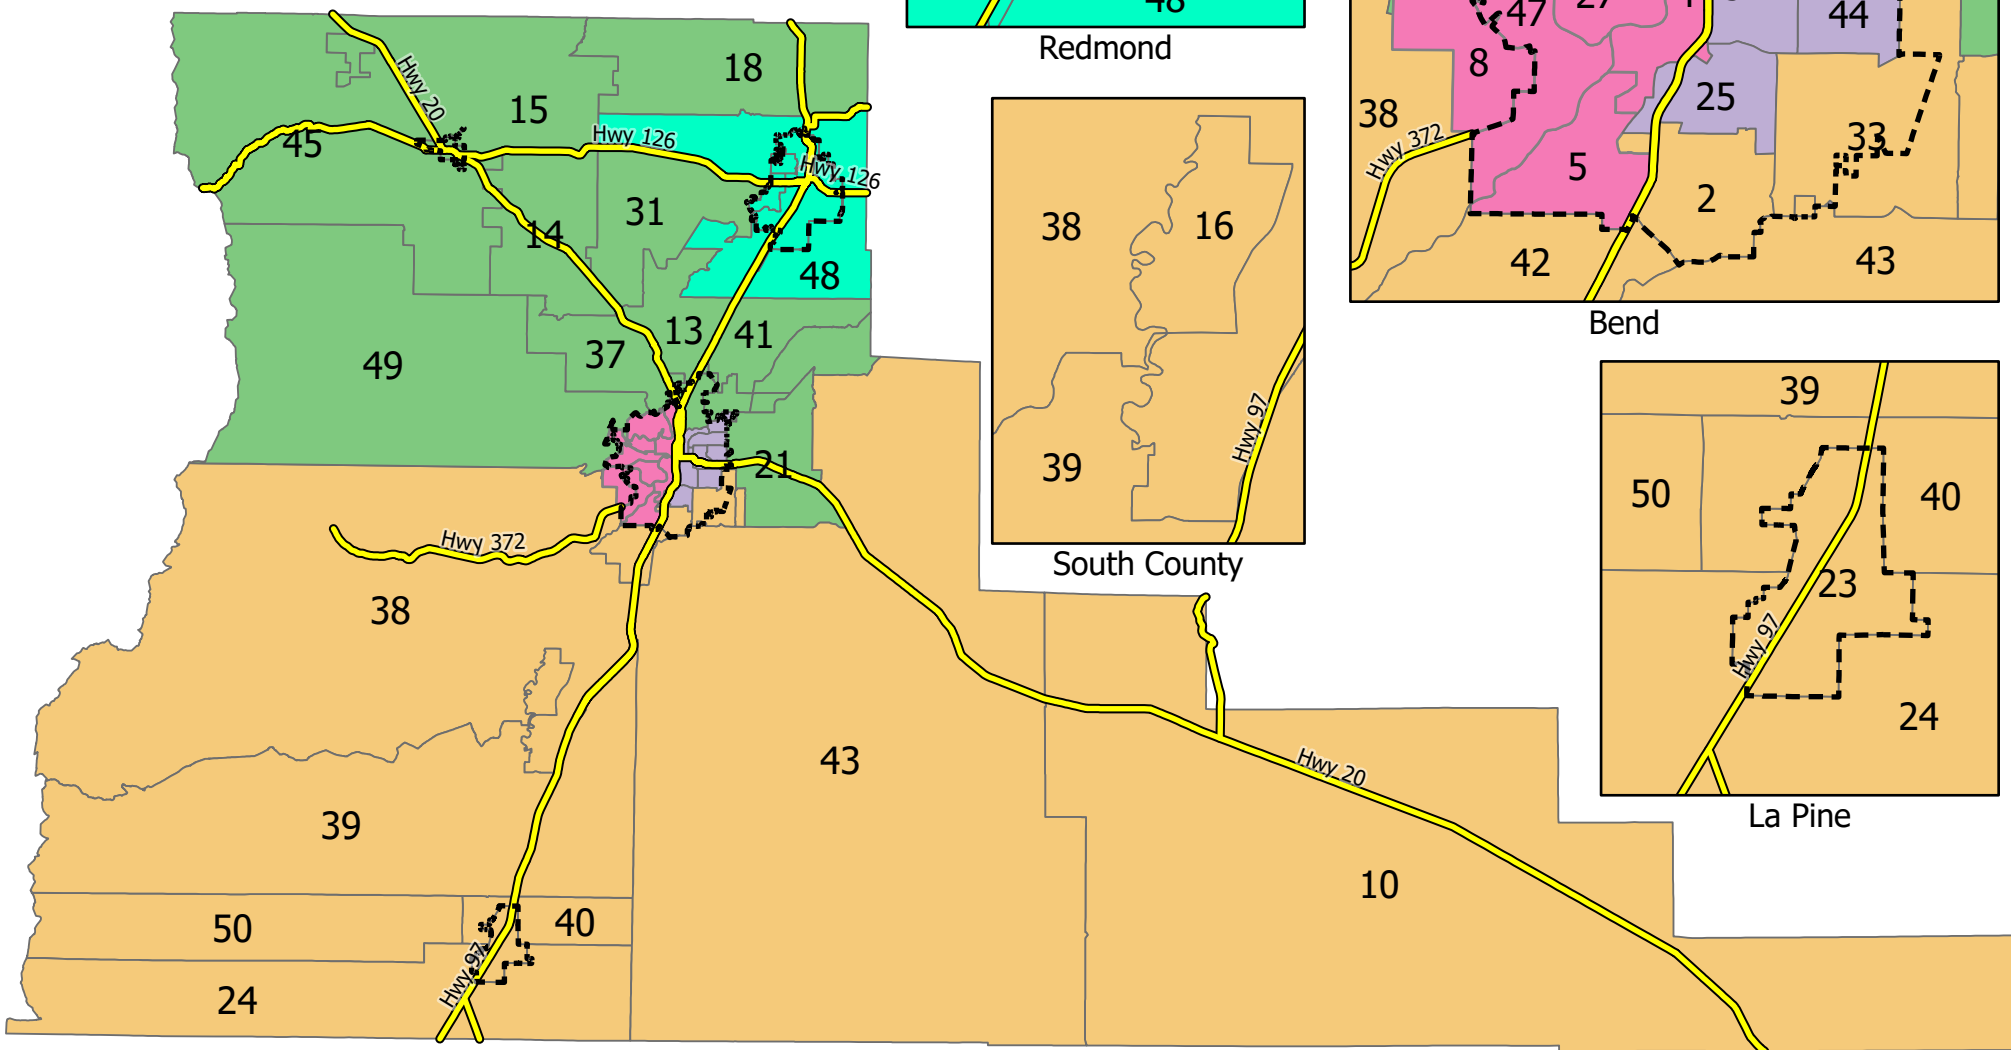

Map C

- A
- B
- C
- D
- E

Sisters

Redmond

Bend

South County

La Pine

MAP C

Target 39,651 , Range 37,668 - 41,633

Target 32,972 , Range 31,323 - 34,620