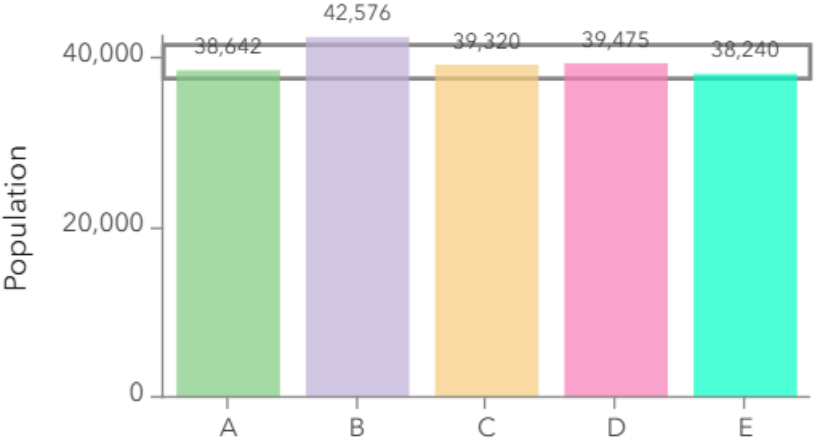

Map C

- A
- B
- C
- D
- E

Sisters

Redmond

Bend

South County

La Pine

MAP C

Target 39,651 , Range 37,668 - 41,633

Target 32,972 , Range 31,323 - 34,620